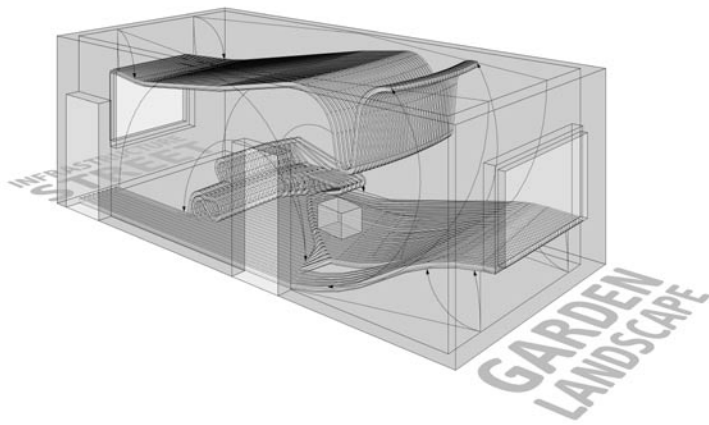

Furthermore, as part of this exhibition, SMAQ shows three designs illustrating how the diagram that generated the installation finds its architectural and urban equivalent within different scales and contexts.

light fixture and rear view mirror

couch

couch table with TV

details